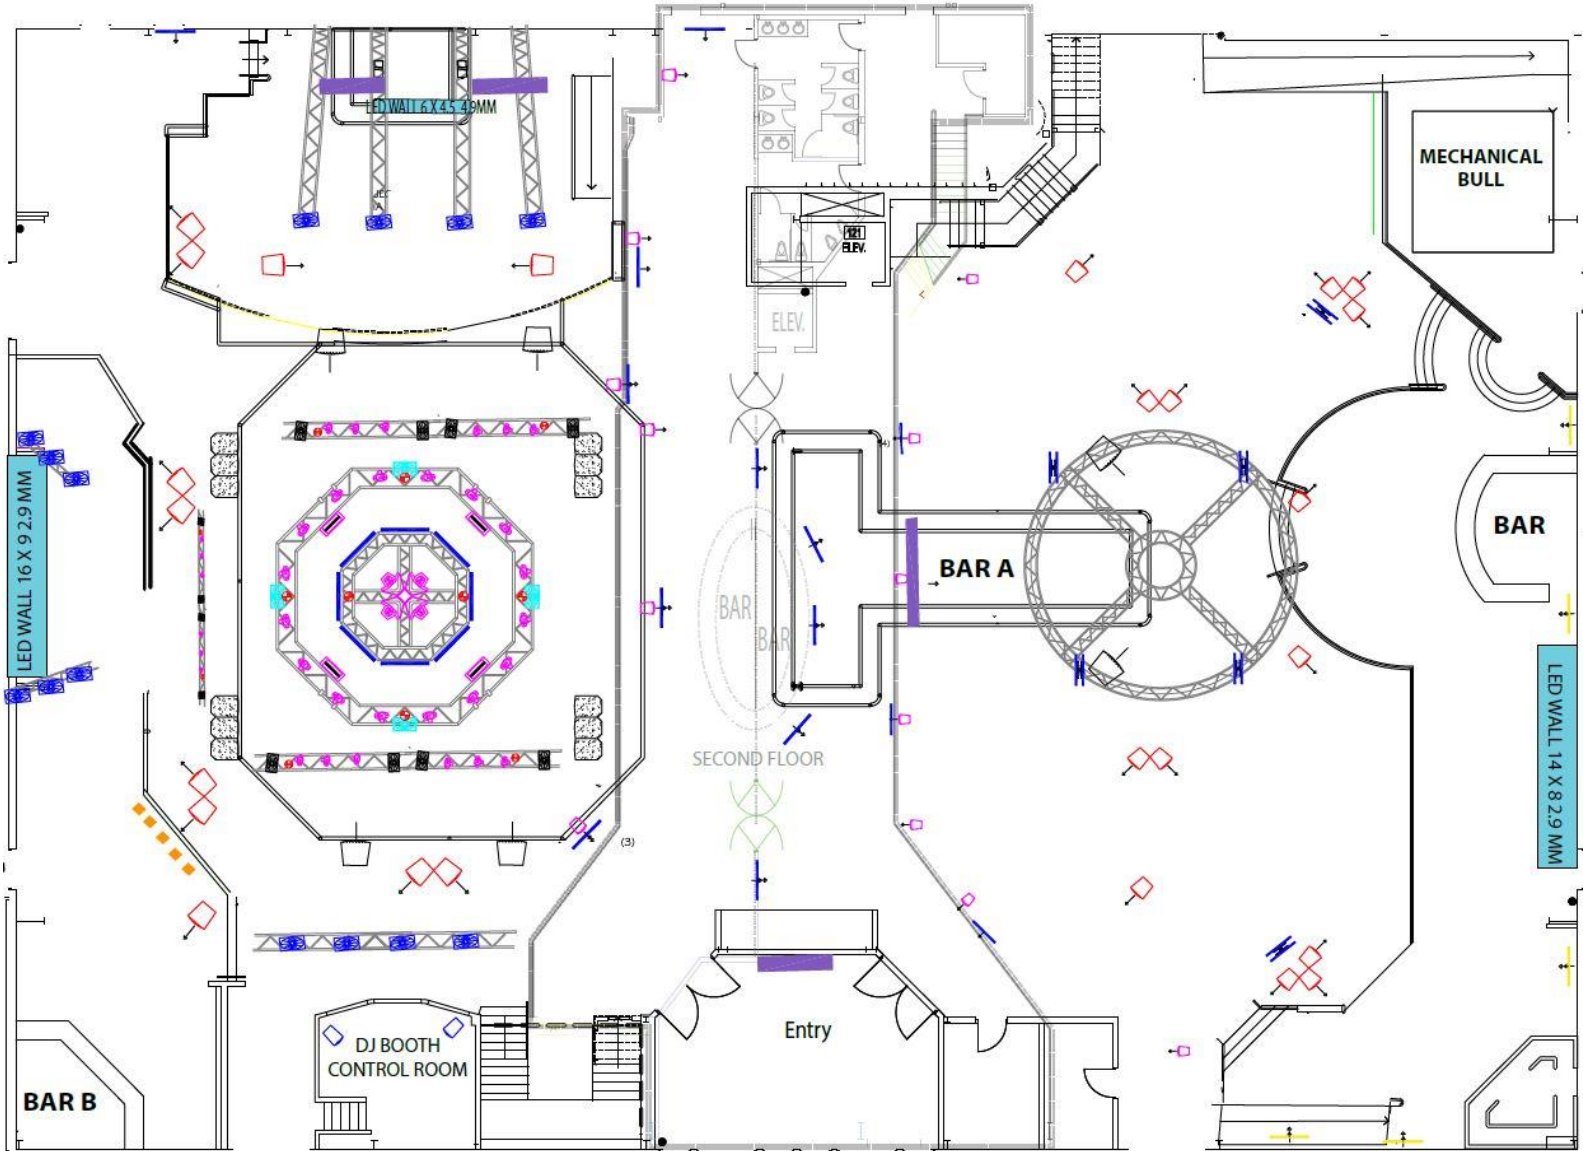

### Video:

- 16' x 9' HD 2.9mm Led display (behind stage area) - One (1)
- 6' x 6 HD Led displays - One (1)
- 80" Led displays (TVs) - Four (4)
- 50" Led displays wall (TVs) - Thirty (30)
- 32" Led displays wall (TVs) - Four (4)
- Multi-media video Generator - One (1)
- 40 x 40 HD video Hub - One (1)
- 12 x 12 HD Video Hub - One (1)
- Led controller - One (1)
- HD Video switcher - One (1)
- 14' x 8' HD 2.9mm LED in pool table area – One (1)
- 8' x 5' HD 2.9mm in Lonestar room - One (1)

### Lighting Control:

- Light Jockey PCI Club - One (1)
- Light Jockey PCI 512 - One (1)
- Rack Mount PC w/ Touchscreens - Two (2)

### Control:

- Light Jockey PCI Club - One (1)
- Light Jockey PCI 512 - One (1)
- Rack Mount PC w/screens - Two (2)

## Main Floor Tech-Infrastructure Map

- |   |   |   |
|---|---|---|
|  <p>HANGPOINTS<br/>HOIST MOTOR 1/4 X13</p>         |  <p>50" HD LED TV X 30</p> | <p><b>SPEAKERS</b></p>  <p>MACH MS15X2 - x8<br/>MACH MS1262 - x4</p> |
|  <p>STROBE</p>                                     |  <p>80" HD LED TV X 4</p>  |  <p>MACH CN12 - x2<br/>(DJ BOOTHS)</p>                               |
|  <p>LED INTELEGENT<br/>MOVING HEAD SPOT LIHGTS</p> |  <p>70" HD LED TV X 5</p>  |  <p>MACH CM15 - x23</p>  |
|  <p>LED MOVING HEAD<br/>WASH LIHGTS</p>            |  <p>4 X LED WALL</p>       |  <p>MACH CN8 - x15</p>   |
|  <p>Beam MOVING HEAD</p>                           | <p>LED WALL 6 X 4.5 4.9MM</p>   |  <p>MACH M30T - x6</p>   |
|  <p>DUAL 50" HD TV</p>                             | <p>LED WALL 16 X 9 2.8<br/>LED WALL 14 X 8 2.8<br/>LED WALL 8 X 5 2.8 (lonestar room)</p>                     |   |