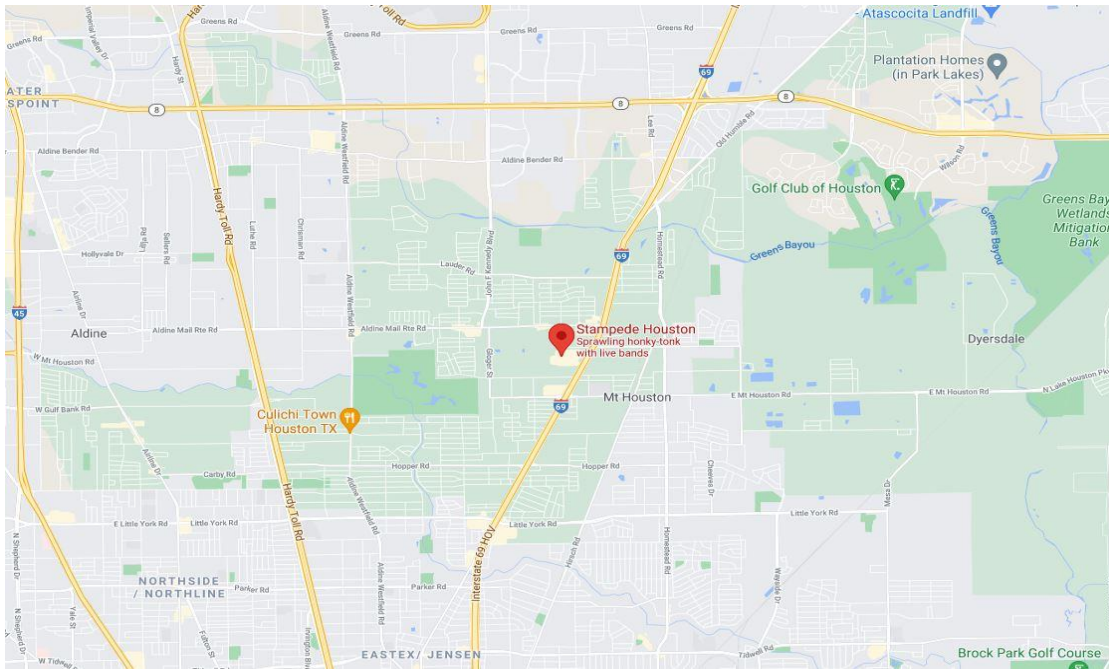

# Technical Package

Stampede at Imagen Venues

11903 Eastex Fwy.

Houston, TX 77039

## Map & Directions

### **From Downtown Houston:**

Get on I-69 to Eastex Fwy. Service Rd. Take exit 141 from I-69, continue Eastex Fwy. Service Rd to your destination.

### **From Downtown Dallas:**

Get on US-75 S, follow I-45 S to Eastex Fwy. Service Rd in Harris County. Take exit 140 B from I-69/US-59 S, continue on Eastex Fwy. Service Rd. to your destination.