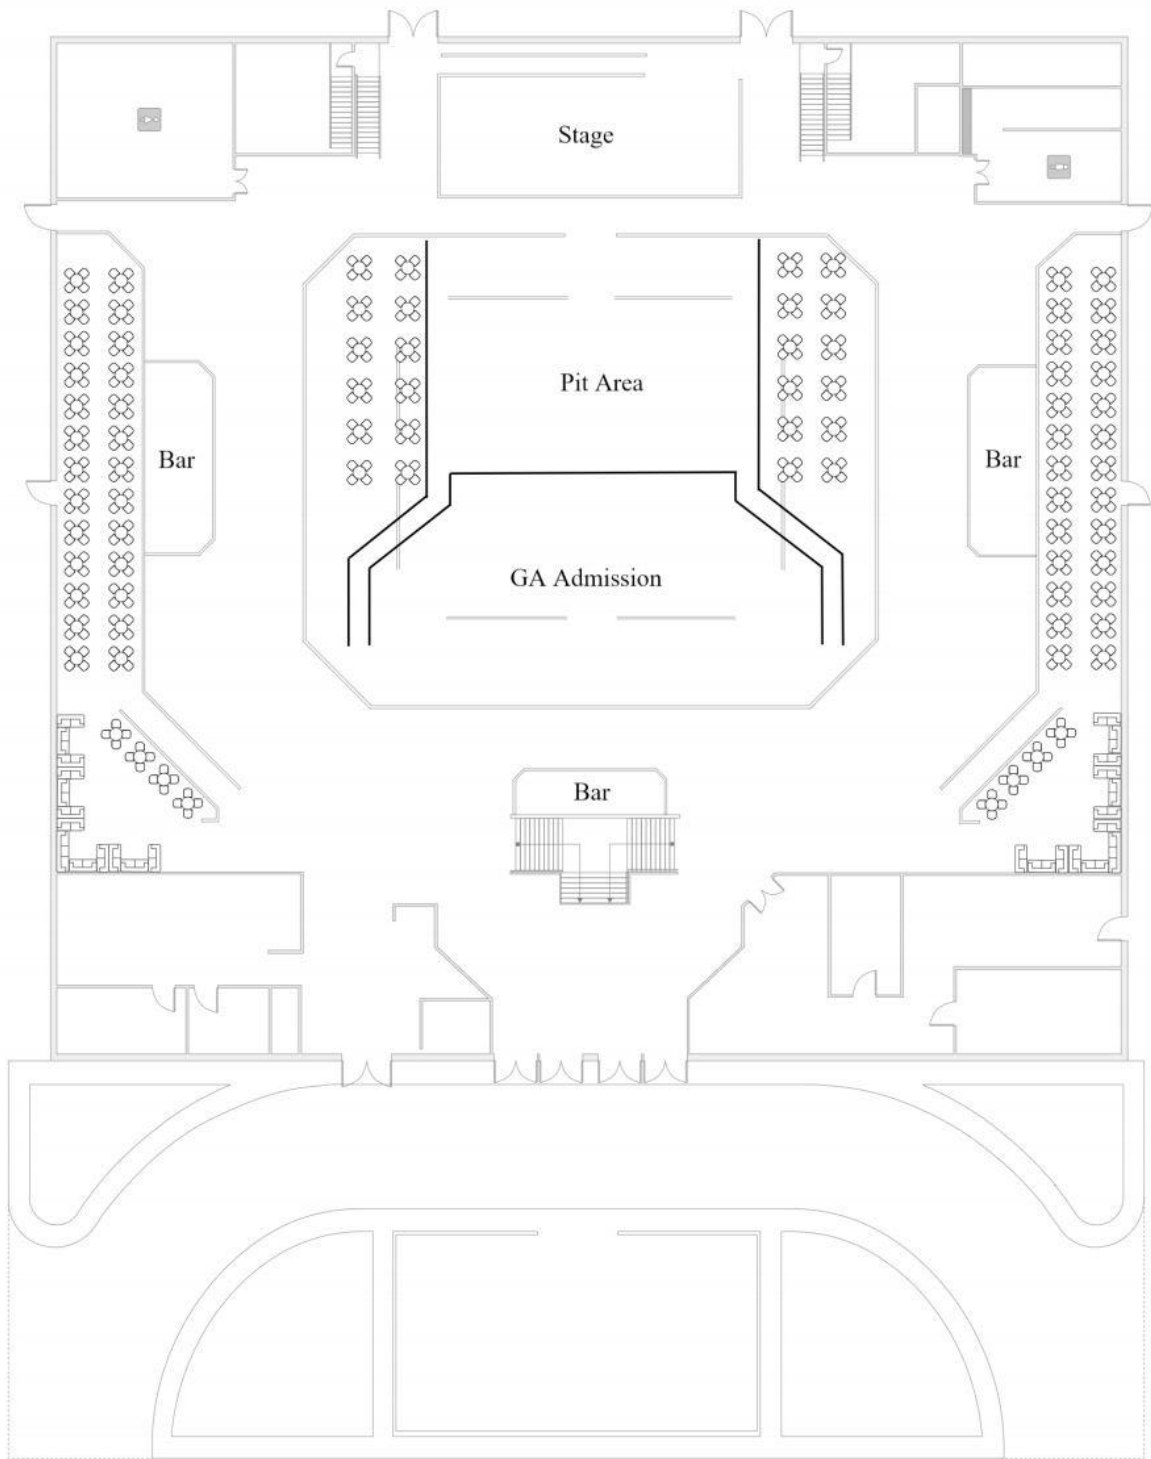

Layout with Pit Area