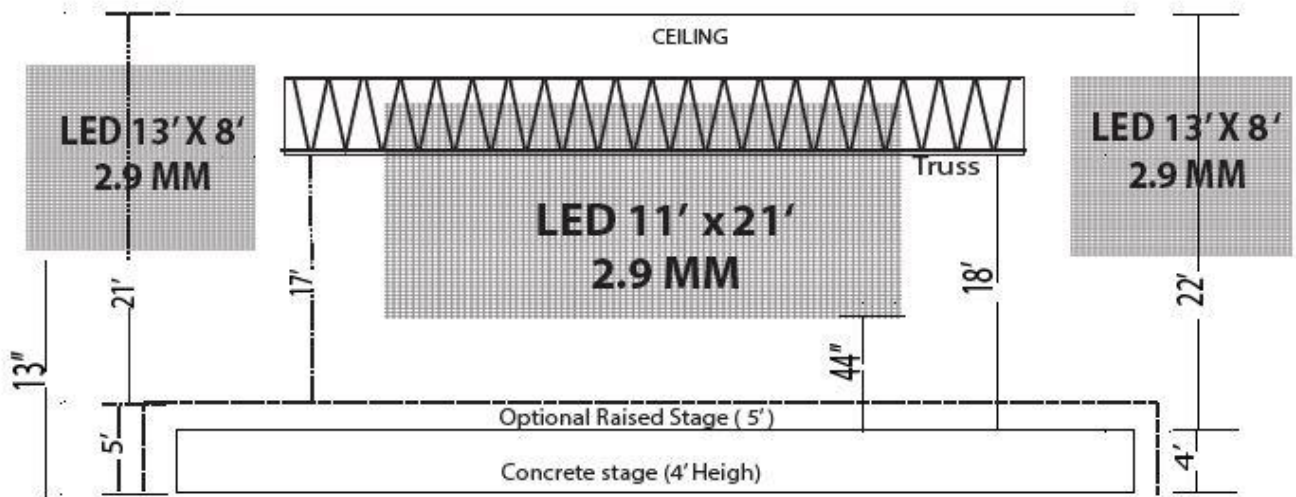

Lighting Truss With
Motorized Hoist

SPEAKERS

- 10 x
- 14 x
- 24 x

DISPALYS

- 12 x 50"
- 2 x 70"
- 2 - 13'x8'
- Led Display
2.9mm
- 1 center stage
21'x 11'
Led Display
2.9mm

Imagen • VENUES

ESCAPADE

Escapade 2nd Floor Tech-Infrastructure Map

Imagen • VENUES

ESCAPADE

Escapade Stage / Lighting Truss / Rigging Info

FRONT VIEW

- Stage 47 x 24' x 4'
- Optional Raised Stage 48' x 24' x 5'
- Stage truss 30' x 14' (24" box)
- Stage Front Truss 28' (24" box)