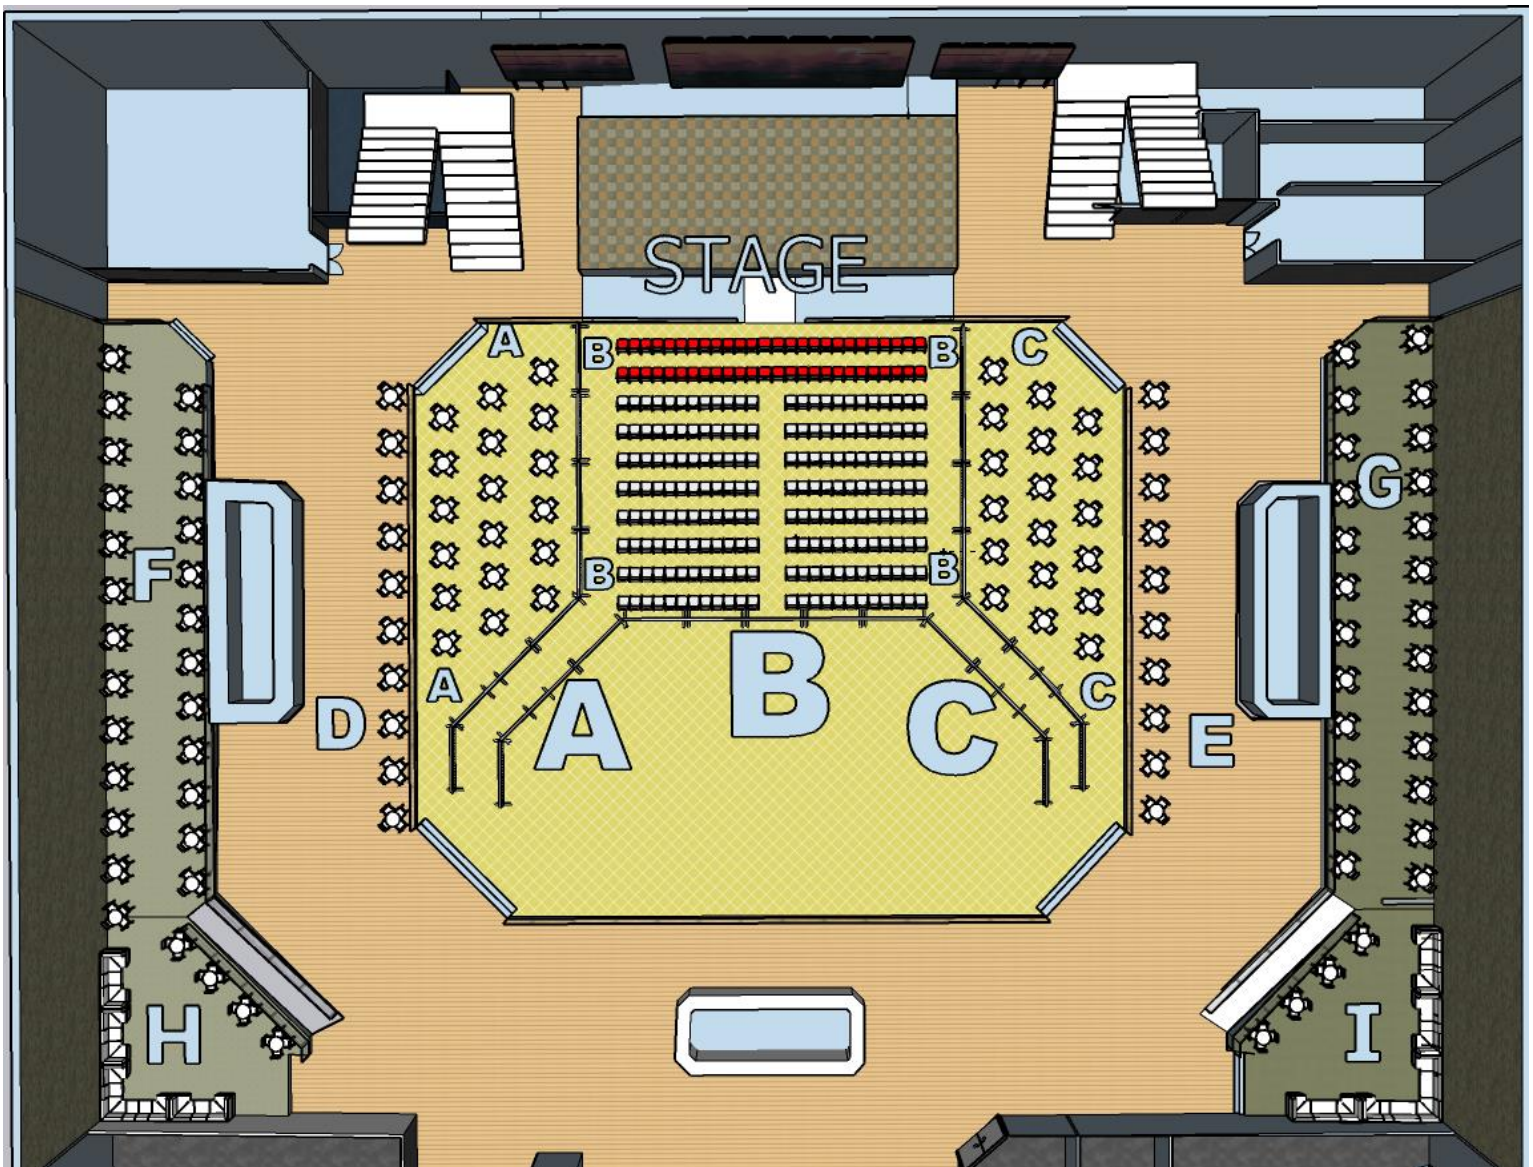

Imagen • VENUES

ESCAPADE

Escapade Stage / Lighting Truss / Rigging Info

FRONT VIEW

- Stage 47 x 24' x 4'
- Optional Raised Stage 48' x 24' x 5'
- Stage truss 30' x 14' (24" box)
- Stage Front Truss 28' (24" box)

- Available in corporate office (per request)

Layout with Pit Area

Imagen • VENUES ESCAPADE

Layout with Seats, Tables & GA Area

Imagen • VENUES

ESCAPADE

Layout with Seats & Tables