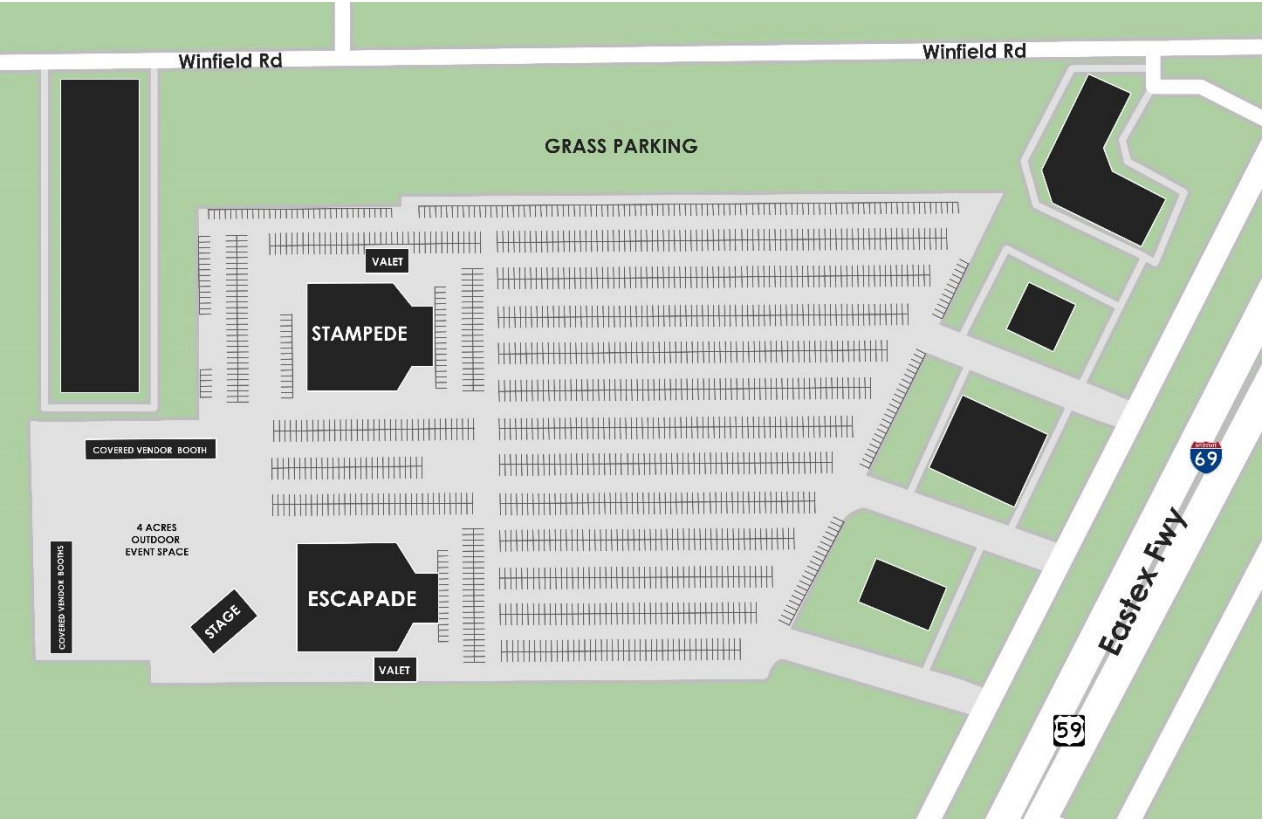

Imagen • VENUES ESCAPADE

Site Map