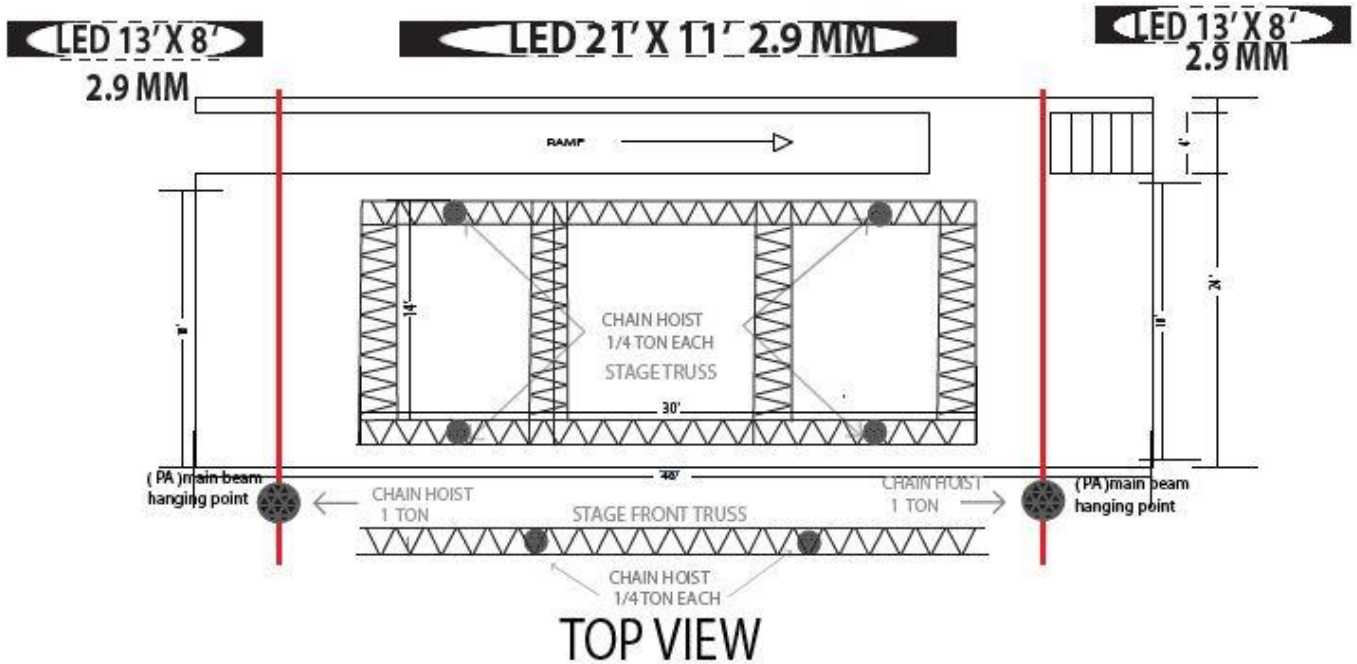

Imagen • VENUES

ESCAPADE

Escapade 1st Floor Tech-Infrastructure Map

LIGHTING

Dance floor trusses:
DMX Controlled
LED wash
Moving Head Beams
Moving Head Spots

Stage Trusses:
No Fixturtes
Ready to install
per event needs,
With 6 1/4Ton
Motorized hoist

Lighting Truss With
Motorized Hoist

SPEAKERS

- 10 x
- 14 x
- 24 x

DISPALYS

- 12 x 50"
- 2 x 70"
- 2 - 13'x8'
- Led Display
2.9mm
- 1 center stage
21'x 11'
Led Display
2.9mm

Imagen • VENUES

ESCAPADE

Escapade 2nd Floor Tech-Infrastructure Map

Imagen • VENUES

ESCAPADE

Escapade Stage / Lighting Truss / Rigging Info

FRONT VIEW

- Stage 47 x 24' x 4'
- Optional Raised Stage 48' x 24' x 5'
- Stage truss 30' x 14' (24" box)
- Stage Front Truss 28' (24" box)