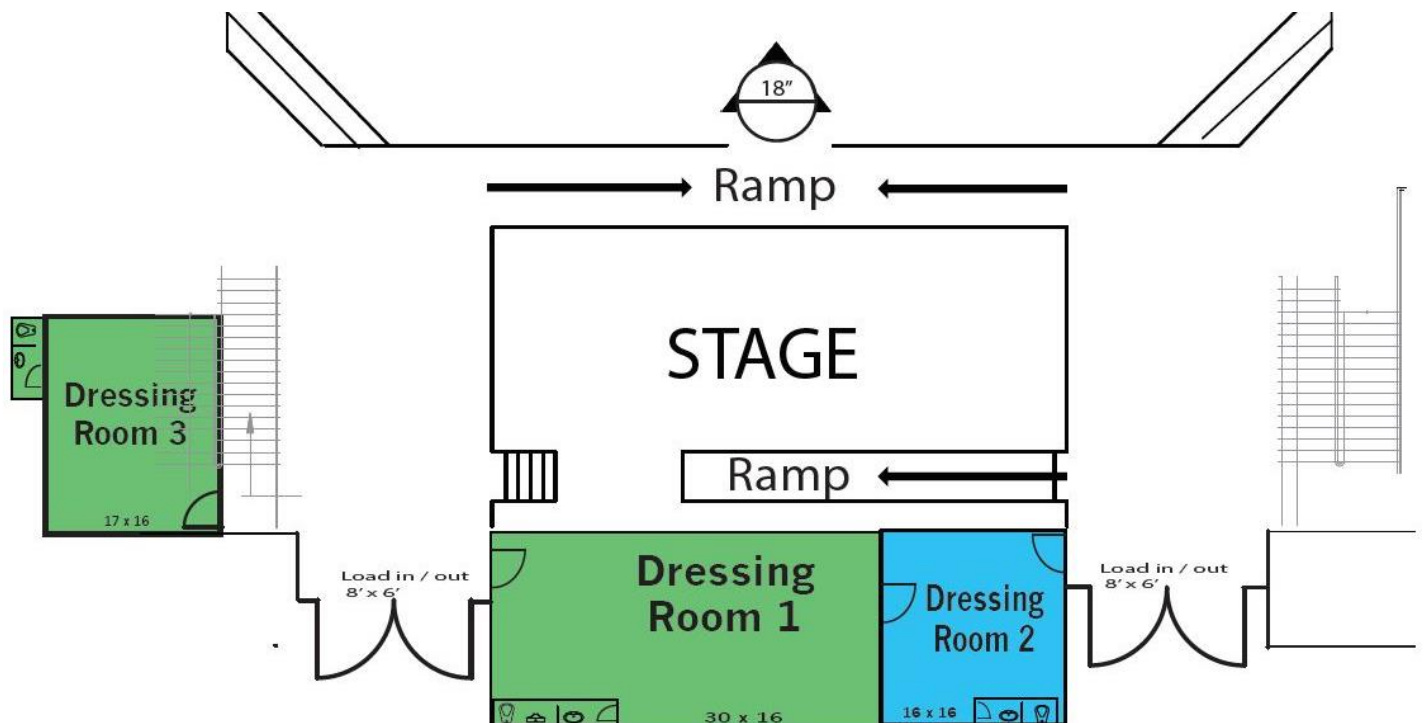

Lighting Truss With
Motorized Hoist

SPEAKERS

- 10 x
- 14 x
- 24 x

DISPALYS

- 12 x 50"
- 2 x 70"
- 2 - 13'x8'
- Led Display
2.9mm
- 1 center stage
21'x 11'
Led Display
2.9mm

Imagen • VENUES

ESCAPADE

Escapade 2nd Floor Tech-Infrastructure Map

Imagen • VENUES

ESCAPADE

Escapade Stage / Lighting Truss / Rigging Info

FRONT VIEW

- Stage 47 x 24' x 4'
- Optional Raised Stage 48' x 24' x 5'
- Stage truss 30' x 14' (24" box)
- Stage Front Truss 28' (24" box)

- Available in corporate office (per request)

Layout with Pit Area

Imagen • VENUES ESCAPADE

Layout with Seats, Tables & GA Area

Imagen • VENUES

ESCAPADE

Layout with Seats & Tables