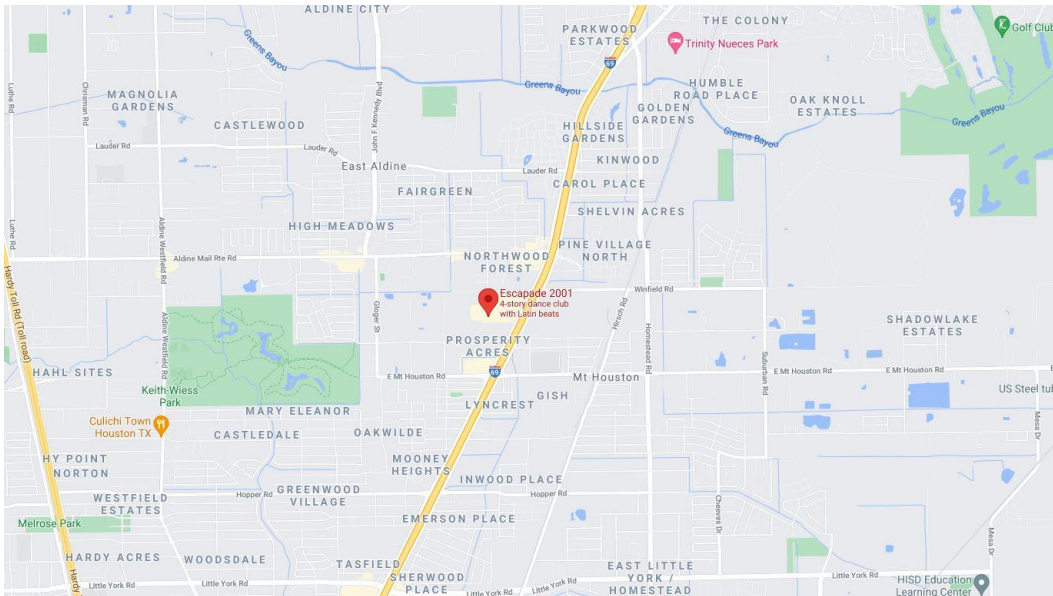

Technical Package

Escapade at Imagen Venues

11903 Eastex Fwy.

Houston, TX 77039

Imagen • VENUES ESCAPADE

Map & Directions

From George Bush Intercontinental Airport:

Get on I-69 from Will Clayton Pkwy, head west on Jetero Blvd/Will Clayton Pkwy, turn left toward Jetero Blvd., turn left at the 1st cross street onto Jetero Blvd, turn right onto 4th St/Eastex Fwy Service Rd, use left lane to take I-69/U.S. 59 S ramp, follow I-69 and take exit 140B.

From Downtown Houston:

Get on I-69 to Eastex Fwy. Service Rd. Take exit 141 from I-69, continue Eastex Fwy. Service Rd to your destination.

From Downtown Dallas:

Get on US-75 S, follow I-45 S to Eastex Fwy. Service Rd in Harris County. Take exit 140 B from I-69/US-59 S, continue on Eastex Fwy. Service Rd. to your destination.