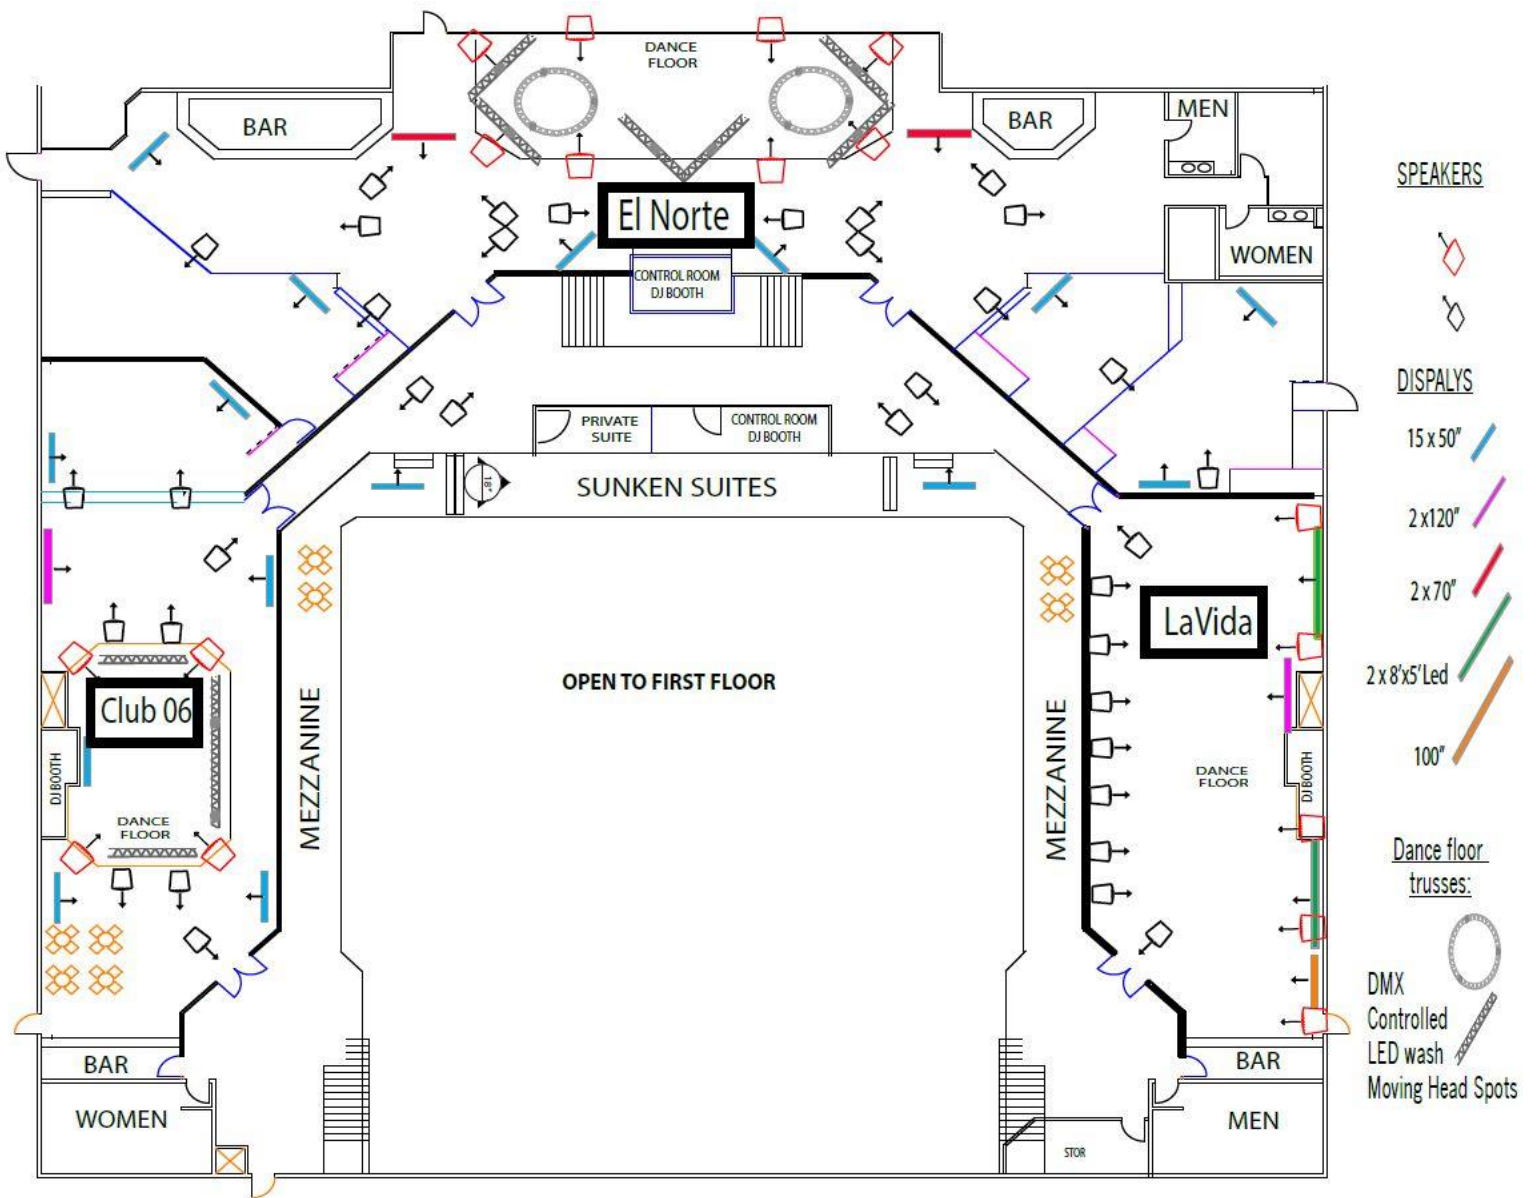

Imagen • VENUES

ESCAPADE

Escapade 1st Floor Tech-Infrastructure Map

LIGHTING

Dance floor trusses:
DMX Controlled
LED wash
Moving Head Beams
Moving Head Spots

Stage Trusses:
No Fixturtes
Ready to install
per event needs,
With 6 1/4Ton
Motorized hoist

Lighting Truss With
Motorized Hoist

SPEAKERS

- 10 x
- 14 x
- 24 x

DISPALYS

- 12 x 50"
- 2 x 70"
- 2 - 13'x8'
- Led Display
2.9mm
- 1 center stage
21'x 11'
Led Display
2.9mm

Imagen • VENUES

ESCAPADE

Escapade 2nd Floor Tech-Infrastructure Map

Imagen • VENUES

ESCAPADE

Escapade Stage / Lighting Truss / Rigging Info

FRONT VIEW

- Stage 47 x 24' x 4'
- Optional Raised Stage 48' x 24' x 5'
- Stage truss 30' x 14' (24" box)
- Stage Front Truss 28' (24" box)