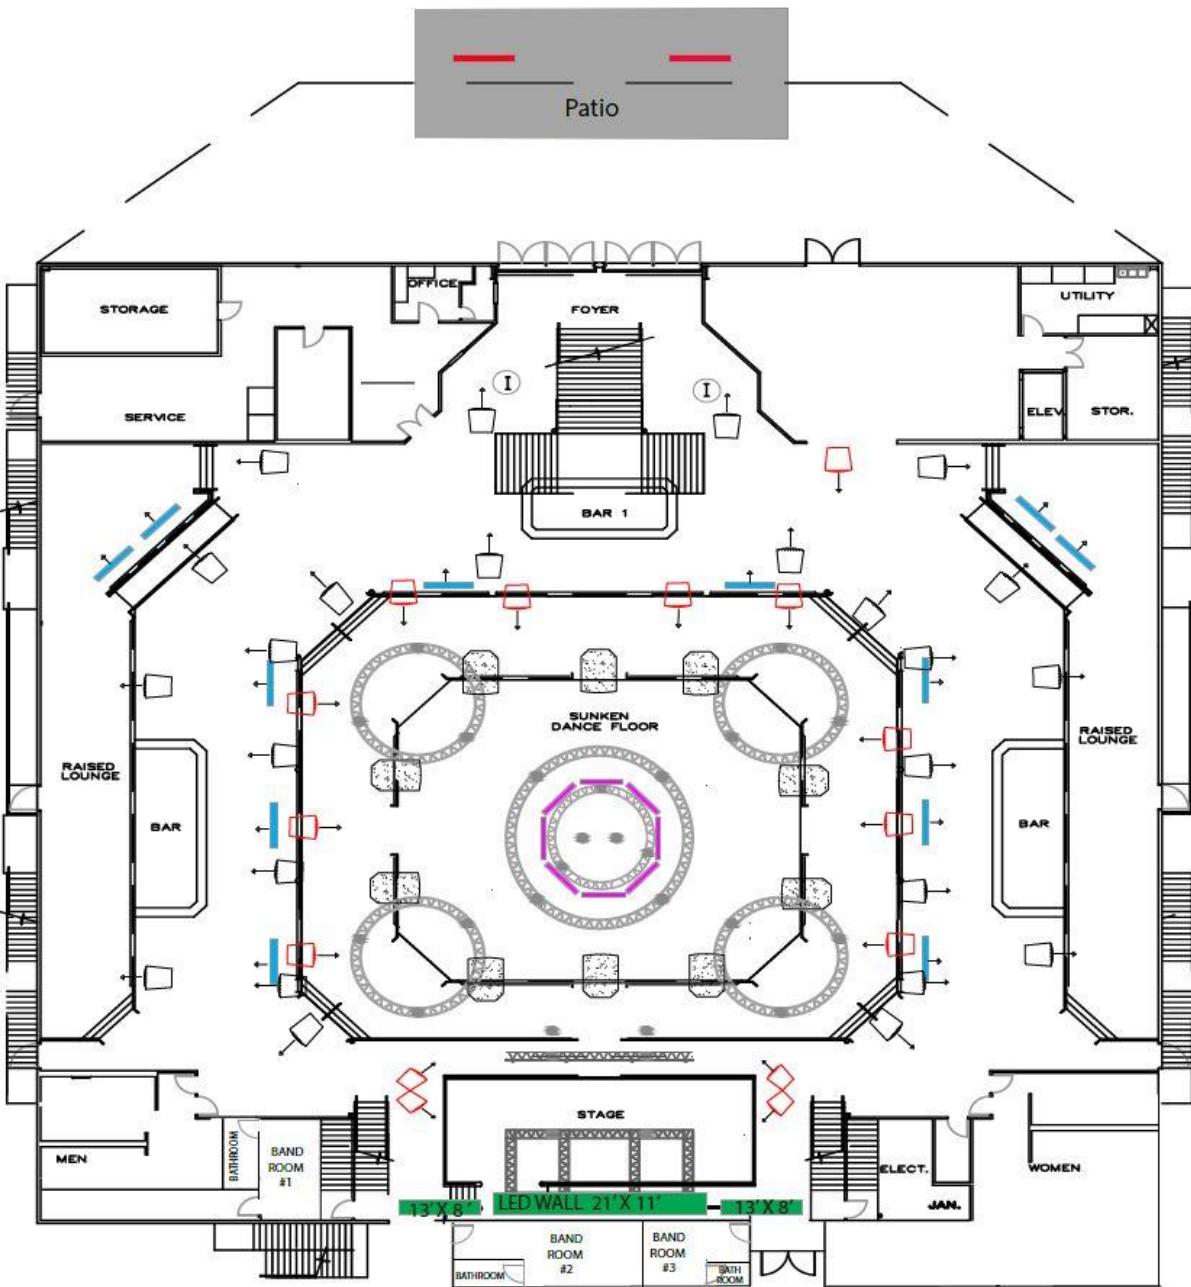

Club 06 Floor (2nd Floor) – Built in Infrastructure

Dance Floor Speakers:

- Martin Sound England - Four (4)
- Martin Sound England (Two 18" bass) - Two (2)

Background:

- Community XLT42E Loudspeaker - Eight (8)

Video:

- Sharp 60" - Seven (7)
- 120" Ultra HD Projector - One (1)
- Blackmagic Atem/Studio - One (1)
- 21" Apple I Mac - One (1)

Lighting:

- Optikinetics 8' 200-18 Box truss - Four (4)
- Chauvet led spot 150 - Four (4)
- Chauvet ColorBand PIX - Seven (7)
- Chauvet ColorBand PIX Mini - Three (3)
- Chauvet E2 Wedge Tri (Tables) - Eight (8)
- Martin Atomic Strobe - Four (4)
- American DJ Pocket pro spot - Six (6)
- Generic Slim par Led - Five (5)
- Light Jockey PCI 512 - One (1)

Imagen • VENUES

ESCAPADE

Escapade 1st Floor Tech-Infrastructure Map

LIGHTING

Dance floor trusses:
DMX Controlled
LED wash
Moving Head Beams
Moving Head Spots

Stage Trusses:
No Fixturtes
Ready to install
per event needs,
With 6 1/4Ton
Motorized hoist

Imagen • VENUES

ESCAPADE

Escapade Stage / Lighting Truss / Rigging Info

FRONT VIEW

- Stage 47 x 24' x 4'
- Optional Raised Stage 48' x 24' x 5'
- Stage truss 30' x 14' (24" box)
- Stage Front Truss 28' (24" box)