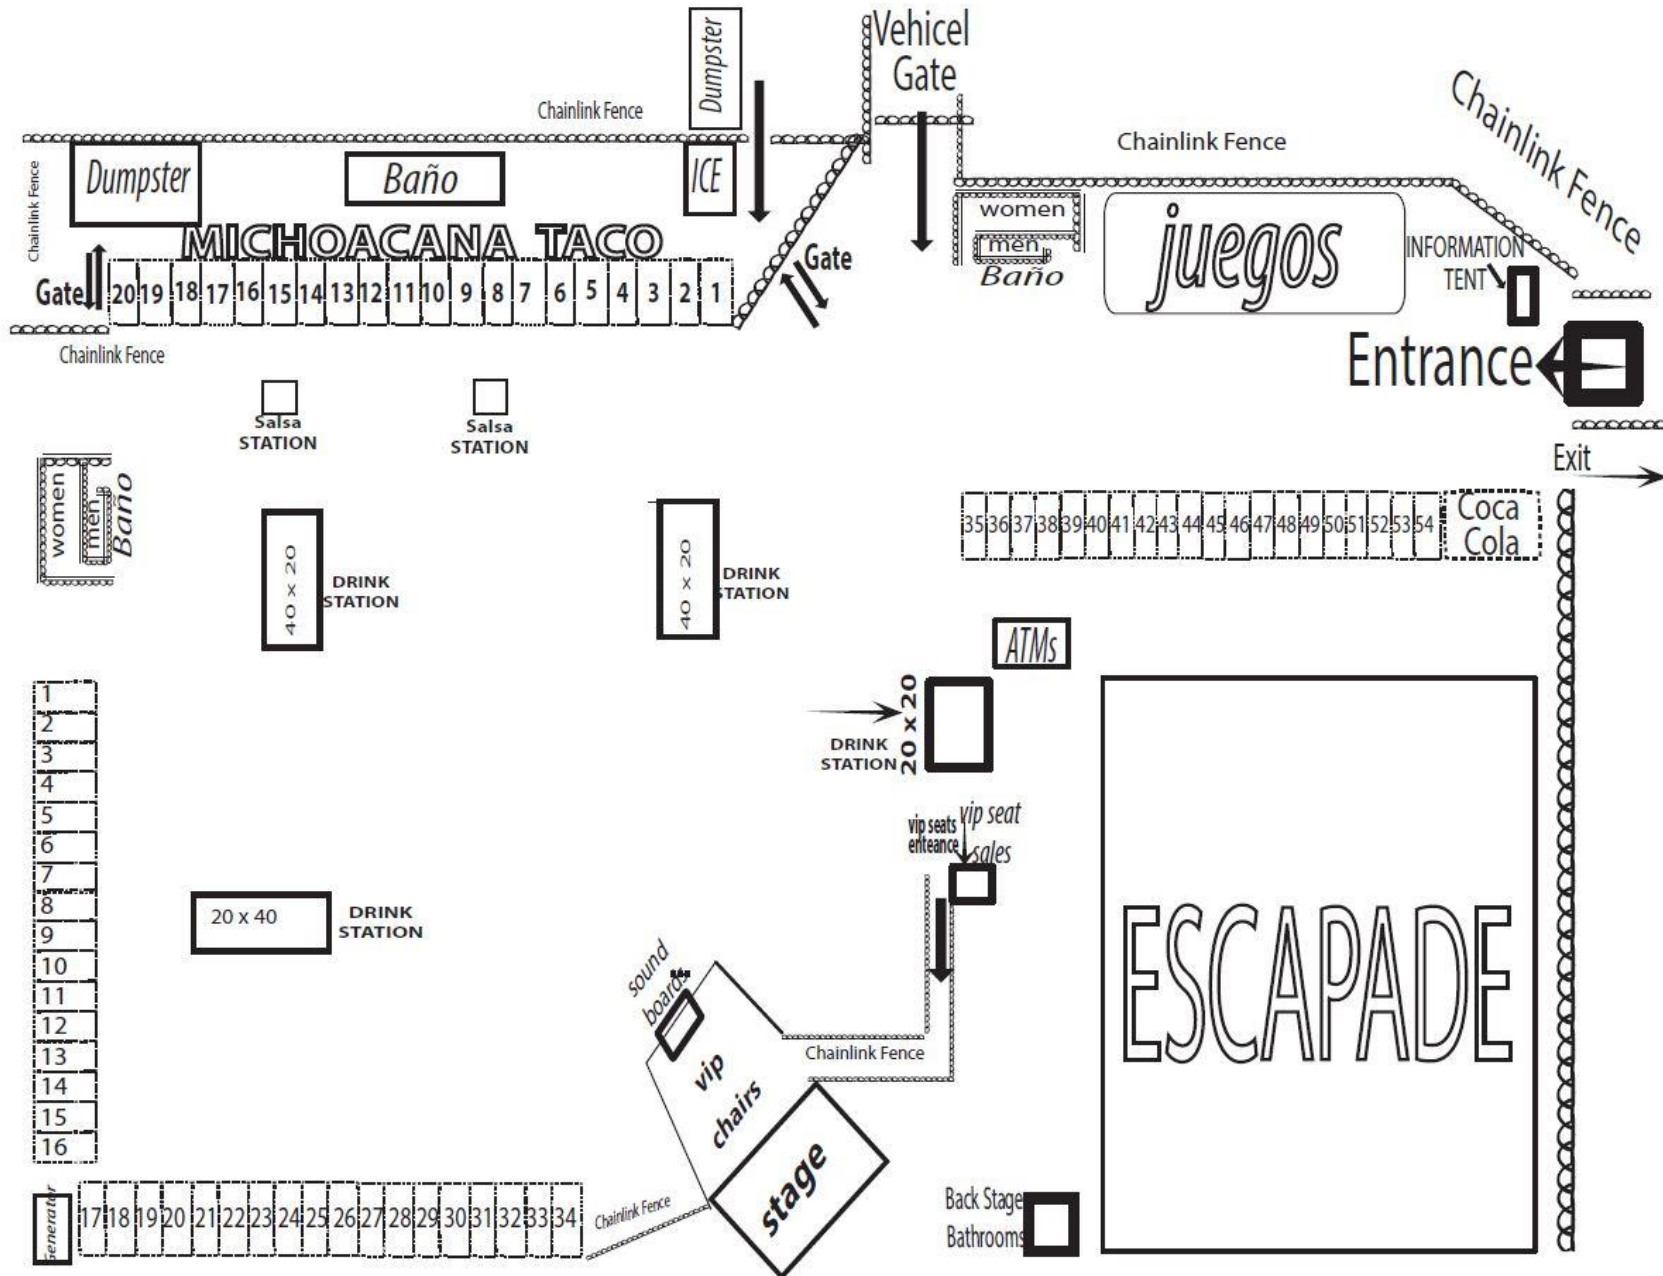

**Stage Video:**

- LED Screen 20' x 14' 10mm (with 1 processor) - One (1)
- LED Screen 12' x 9' 8mm (with 1 processor) - Two (2)
- 40 x 40 Full HD SDI Smart Video Hub - One (1)
- 12 x 12 Full HD SDI Smart Video Hub - One (1)
- Atem HD Digital Video Mixer (4 SDI – 4 HDMI) - Three (3)
- LED Processor - Two (2)
- 21" Apple I Mac. One (1)

**Spot Light:**

- Chaubet LED 750 - One (1)
- Location: 70' from Stage (Portable)

# Feria del Taco Layout

# Feria del Taco Layout

8' x 6' fence chainlink

8' x 6' fence chainlink with privacy screen

Drink sales stations

Entrance tents

sound boards

traffic cones/buckets

---