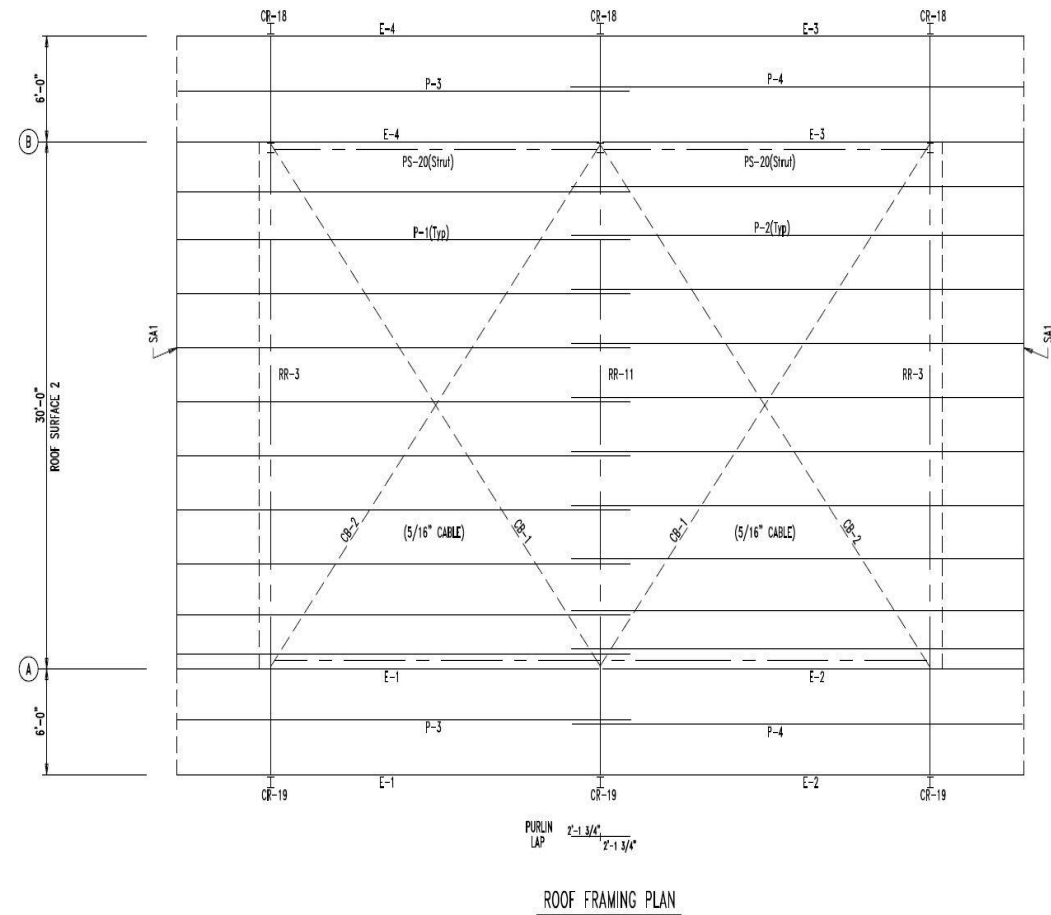

Rigging Grid