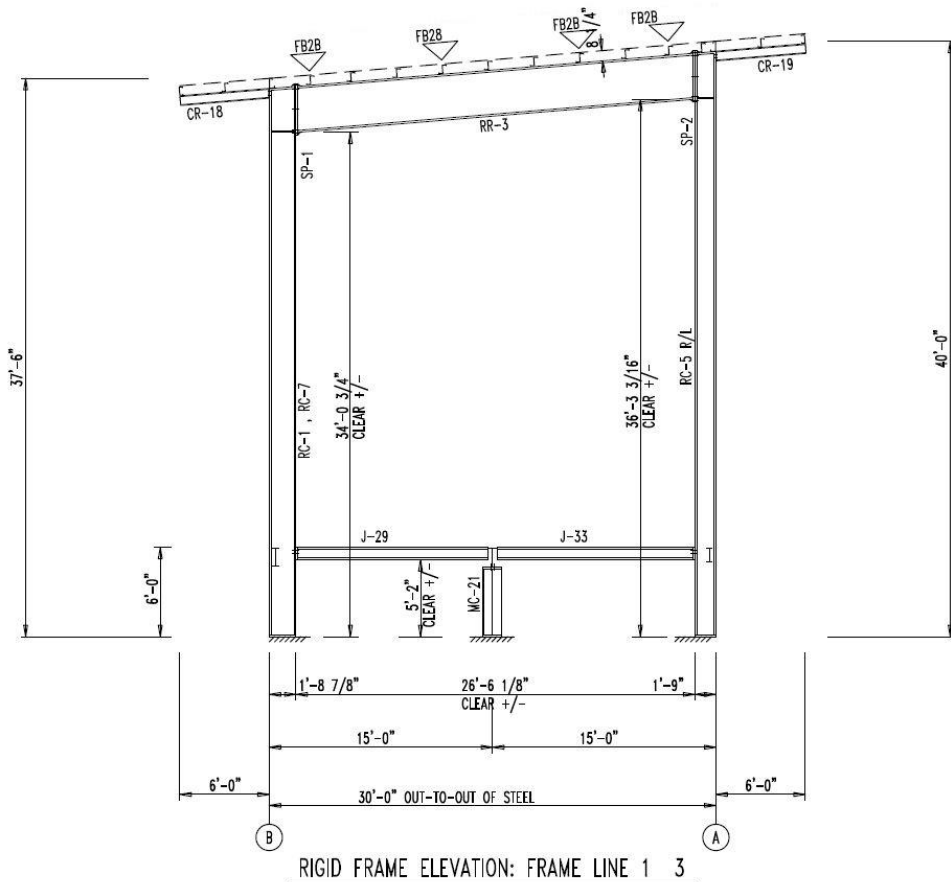

Rigging Grid