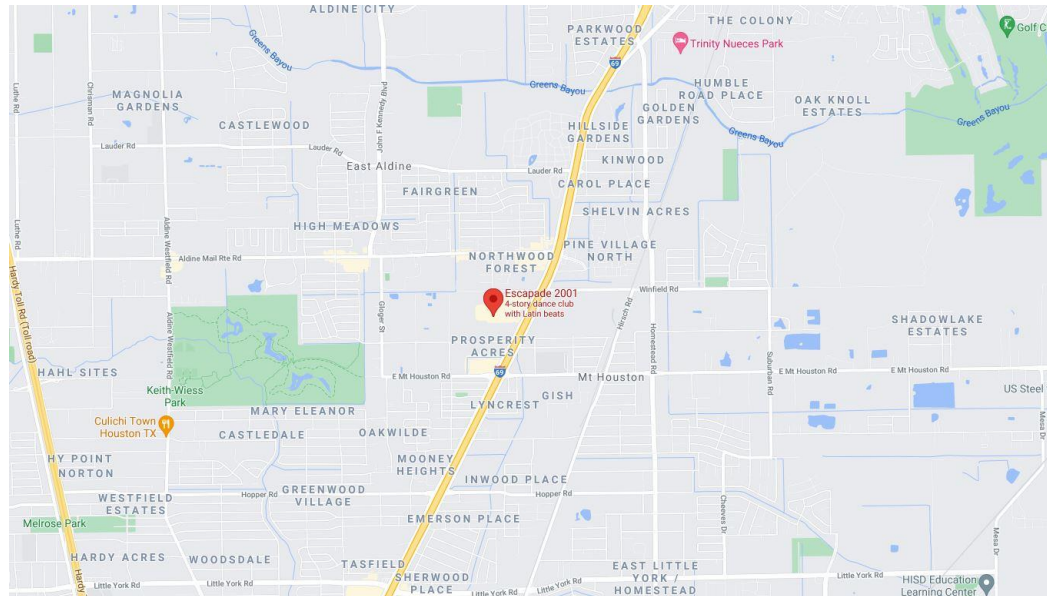

# Map and Directions

**From George Bush Intercontinental Airport:**

Get on I-69 from Will Clayton Pkwy, head west on Jetero Blvd/Will Clayton Pkwy, turn left toward Jetero Blvd., turn left at the 1<sup>st</sup> cross street onto Jetero Blvd, turn right onto 4<sup>th</sup> St/Eastex Fwy Service Rd, use left lane to take I-69/U.S. 59 S ramp, follow I-69 and take exit 140B.

**From Downtown Houston:**

Get on I-69 to Eastex Fwy. Service Rd. Take exit 141 from I-69, continue Eastex Fwy. Service Rd to your destination.

**From Downtown Dallas:**

Get on US-75 S, follow I-45 S to Eastex Fwy. Service Rd in Harris County. Take exit 140 B from I-69/US-59 S, continue on Eastex Fwy. Service Rd. to your destination.