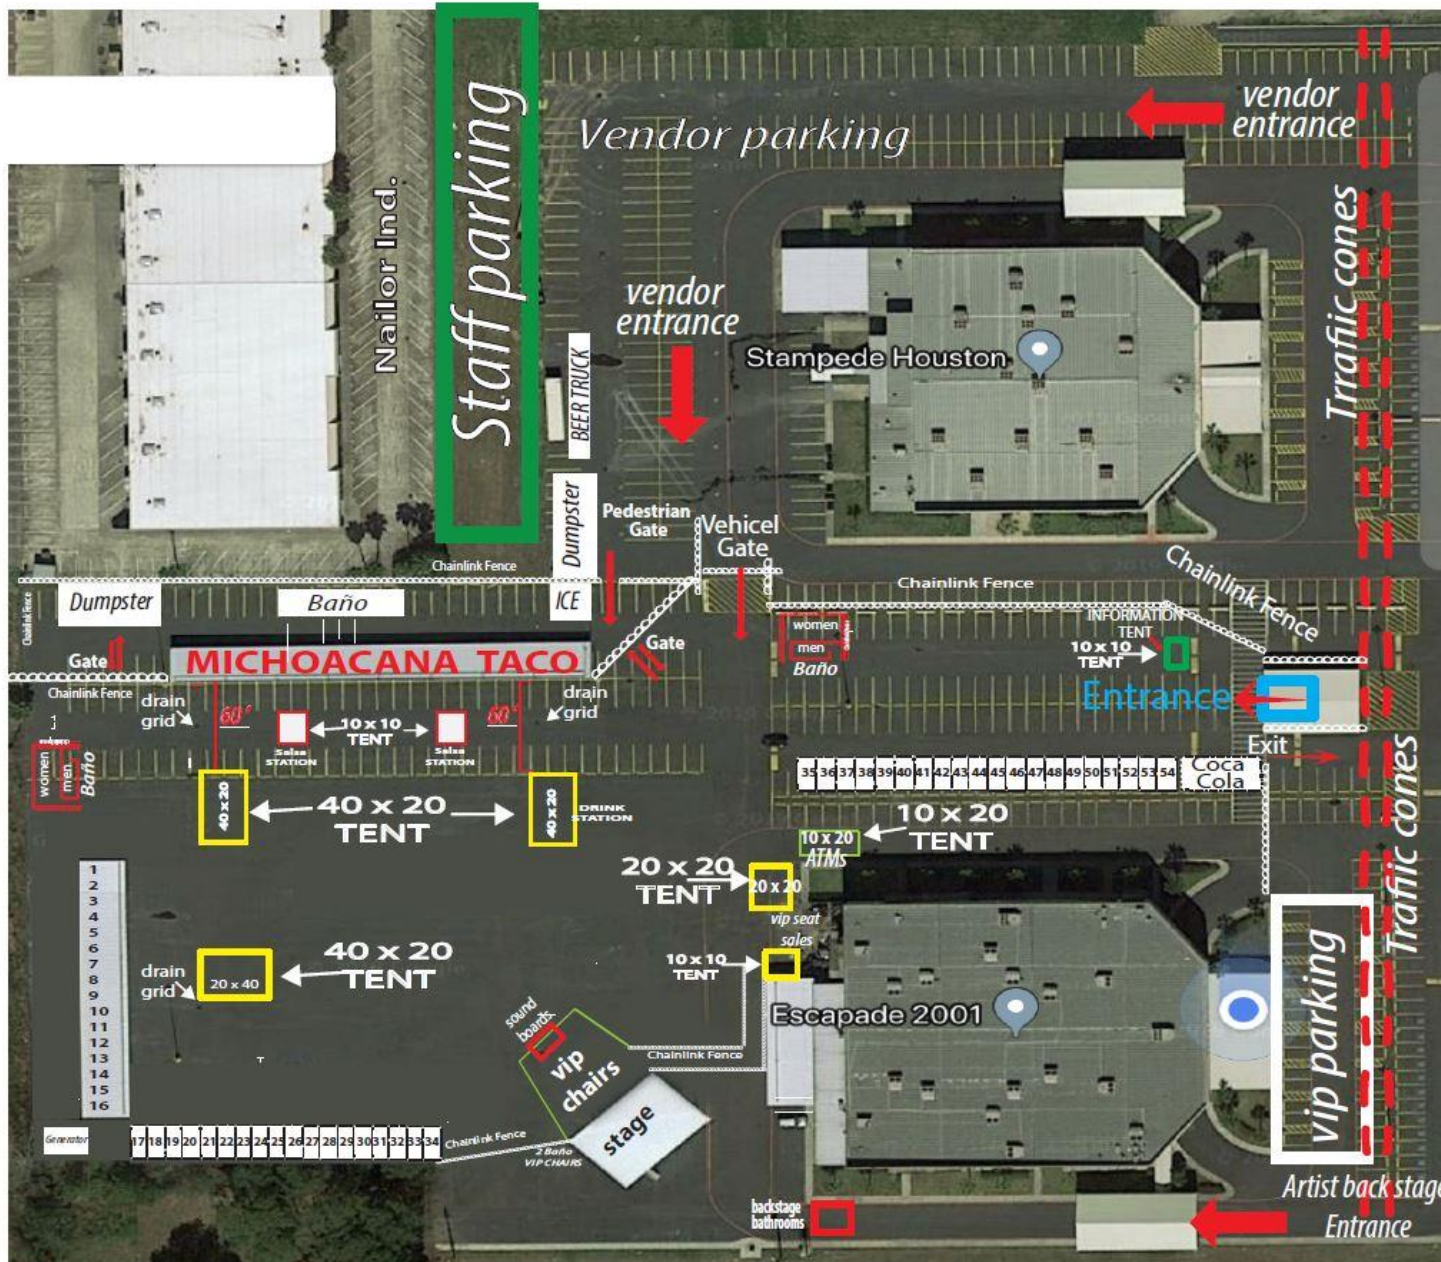

**Back Line:**

- Yamaha LS9 32 CH - One (1)
- Turbosound IQ 15 - Sixteen (16)
- Drum fill meyer wusp dual 15 - One (1)
- DW drum set collector's edition (with 22" kick) - One (1) Set

**Mix Position:**

- Location: Front Stage (70' from stage)
- Size: 16'W x 8'D
- Cable Run: 200' in permanent position (runs thru ceiling)

**Spot Light:**

- Chaubet LED 750 - One (1)
- Location: 70' from Stage (Portable)

# Feria del Taco Layout

# Feria del Taco Layout

8' x 6' fence chainlink

8' x 6' fence chainlink with privacy screen

Drink sales stations

Entrance tents

sound boards

traffic cones/buckets

---